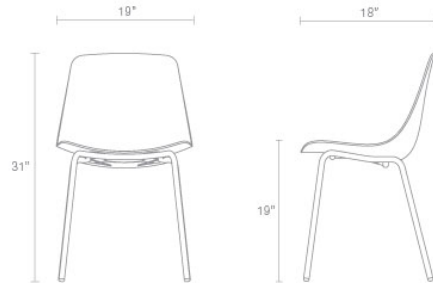

Materials

- 3D bent ply with wood veneers
- Black: painted wood seat with black powder-coated steel base
- Oxblood: painted wood seat with oxblood powder-coated steel base
- Navy Green: painted wood seat with navy green powder-coated steel base
- Grey Green: painted wood seat with putty powder-coated steel base
- Putty: painted wood seat with putty powder-coated steel base
- White Oak: white oak veneer seat with black powder-coated steel base
- Walnut: walnut veneer seat with black powder-coated steel base