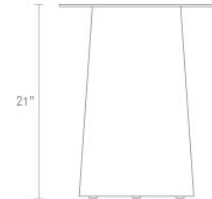

GREY GREEN

OBLIVION

OYSTER

WHITE

Materials

- Powder-coated aluminum
- Adjustable feet keep base level

C11-TALSID-GG	GREY GREEN	\$599.00
C11-TALSID-OB	OBLIVION	\$599.00
C11-TALSID-OY	OYSTER	\$599.00
C11-TALSID-WH	WHITE	\$599.00