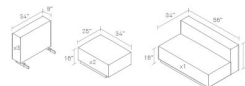

CL1-SECKTA-CA	CAMEL LEATHER	$7,999.00
CL1-SECKTA-SL	SLATE LEATHER	$7,999.00