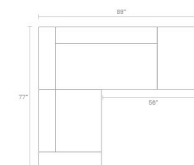

CL1-SECKTA-CA	CAMEL LEATHER	$7,999.00
CL1-SECKTA-SL	SLATE LEATHER	$7,999.00