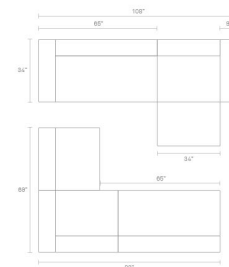

CL1-SECKTA-CA	CAMEL LEATHER	$7,999.00
CL1-SECKTA-SL	SLATE LEATHER	$7,999.00