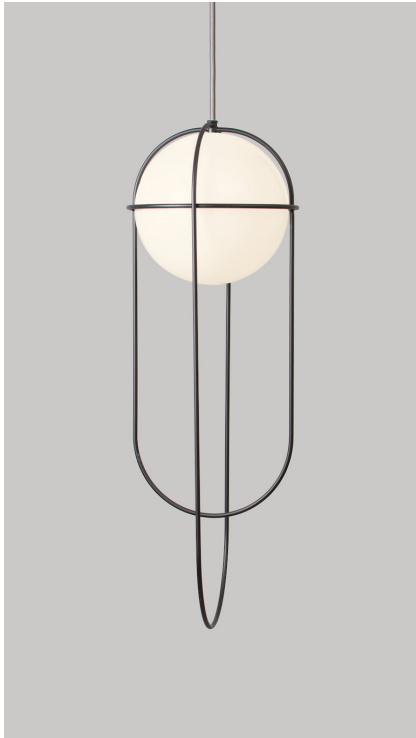

**ORBIT / Pendant**  
LUKAS PEET / 2015

**NEW / Available Now**

Orbit Pendant - Black  
ORB - P - BLK

25cm  
9.75"

25cm  
9.75"

22cm  
8.75"

68cm  
27"

**DESCRIPTION**

A pendant light inspired by the planetary orbits around the sun. The sun in this case is a glass globe light source.

**MOUNTING TYPE**

Pendant Light

**MATERIALS**

CNC bent Steel Wire  
LED Globe Bulb  
Glass Globe

**FACTORY CORD LENGTH**

2.43 m / 96 "

\* custom length available upon request.

**DIMENSIONS**

Height 685mm / 27"

Diameter 250mm / 9.75"

**STANDARD FINISHES - POWDER COAT**

**ELECTRICAL**