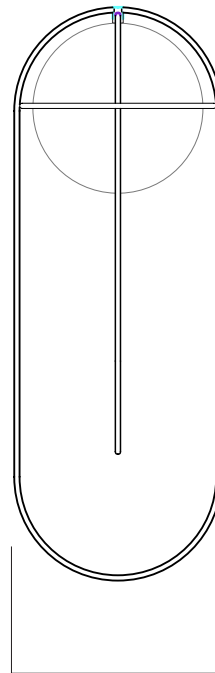

**ORBIT / Pendant**  
LUKAS PEET / 2015

**NEW / Available Now**

Orbit Pendant - Black  
ORB - P - BLK

25cm  
9.75"

25cm  
9.75"

22cm  
8.75"

68cm  
27"

**DESCRIPTION**

A pendant light inspired by the planetary orbits around the sun. The sun in this case is a glass globe light source.

**MOUNTING TYPE**

Pendant Light

**MATERIALS**

CNC bent Steel Wire  
LED Globe Bulb  
Glass Globe

**FACTORY CORD LENGTH**

2.43 m / 96 "

\* custom length available upon request.

**DIMENSIONS**

Height 685mm / 27"

Diameter 250mm / 9.75"

**STANDARD FINISHES - POWDER COAT**

**ELECTRICAL**