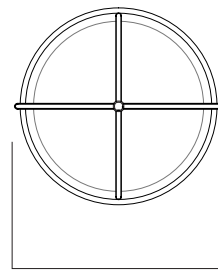

**ORBIT / Pendant**  
LUKAS PEET / 2015

**NEW / Available Now**

Orbit Pendant - Black  
ORB - P - BLK

25cm  
9.75"

25cm  
9.75"

22cm  
8.75"

68cm  
27"

**DESCRIPTION**

A pendant light inspired by the planetary orbits around the sun. The sun in this case is a glass globe light source.

**MOUNTING TYPE**

Pendant Light

**MATERIALS**

CNC bent Steel Wire  
LED Globe Bulb  
Glass Globe

**FACTORY CORD LENGTH**

2.43 m / 96 "

\* custom length available upon request.

**DIMENSIONS**

Height 685mm / 27"

Diameter 250mm / 9.75"

**STANDARD FINISHES - POWDER COAT**

**ELECTRICAL**