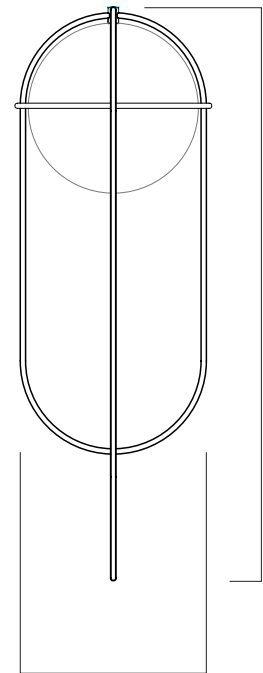

**ORBIT / Pendant**  
LUKAS PEET / 2015

**NEW / Available Now**

Orbit Pendant - Black  
ORB - P - BLK

25cm  
9.75"

25cm  
9.75"

22cm  
8.75"

68cm  
27"

**DESCRIPTION**

A pendant light inspired by the planetary orbits around the sun. The sun in this case is a glass globe light source.

**MOUNTING TYPE**

Pendant Light

**MATERIALS**

CNC bent Steel Wire  
LED Globe Bulb  
Glass Globe

**FACTORY CORD LENGTH**

2.43 m / 96 "

\* custom length available upon request.

**DIMENSIONS**

Height 685mm / 27"

Diameter 250mm / 9.75"

**STANDARD FINISHES - POWDER COAT**

**ELECTRICAL**