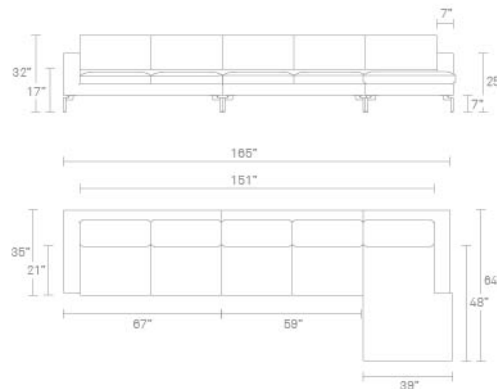

Materials

- Sturdy kiln-dried American hardwood frame, doweled and corner blocked for added strength
- Sinuous steel springs provide durable support beneath cushions
- High resiliency foam cushions with feather down wrap provide a mix of firm support and comfort, and with use will take on a more casual appearance. To promote even wear over time, we recommend fluffing and flipping cushions frequently after use.
- White or Black powder-coated steel legs
- Sectional connector hardware included
- Nixon Blue / Sand: 46% Acrylic / 43% Cotton / 11% Polyester
- Sanford Black / Coal: 63% Polyester / 37% Acrylic blend upholstery
- Spitzer Grey: 100% Polyester
- Some assembly required