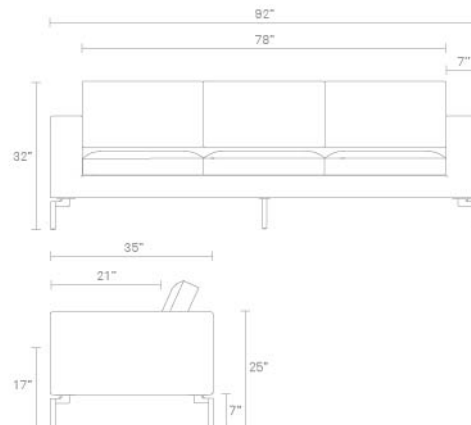

Materials

- Sturdy kiln-dried American hardwood frame, doweled and corner blocked for added strength
- Sinuous steel springs provide durable support beneath cushions
- High resiliency foam cushions with feather down wrap provide a mix of firm support and comfort, and with use will take on a more casual appearance. To promote even wear over time, we recommend fluffing and flipping cushions frequently after use.
- Powder-coated steel legs
- Fifth support leg at center
- Nixon Blue / Sand: 46% Acrylic / 43% Cotton / 11% Polyester
- Sanford Black / Coal: 63% Polyester / 37% Acrylic blend upholstery
- Spitzer Grey: 100% Polyester
- Some assembly required