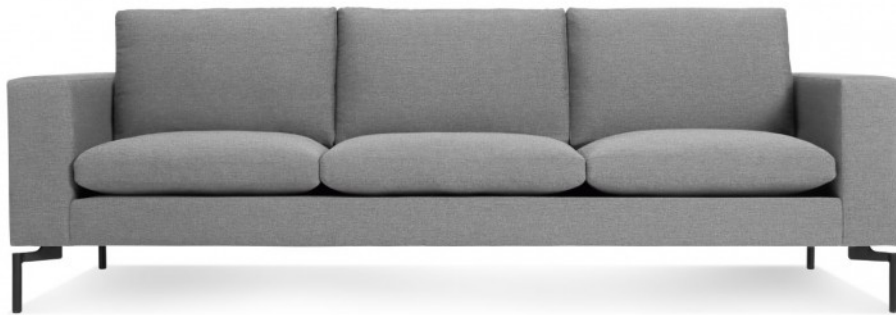

New Standard 92" Sofa

Sometimes it is not about starting from scratch, but rather revisiting past designs and making them better. The New Standard sofa is simplicity at its best - with a twist. Wide arms and inviting loose cushions all come together with tuned proportions and show stopping legs. Also available in leather. Shop the entire New Standard Collection

NIXON BLUE / BLACK

NIXON BLUE / WHITE

NIXON SAND / BLACK

NIXON SAND / WHITE

SANFORD BLACK / BLACK

SANFORD COAL / BLACK

SPITZER GREY / BLACK

SPITZER GREY / WHITE

Materials

- Sturdy kiln-dried American hardwood frame, doweled and corner blocked for added strength
- Sinuous steel springs provide durable support beneath cushions
- High resiliency foam cushions with feather down wrap provide a mix of firm support and comfort, and with use will take on a more casual appearance. To promote even wear over time, we recommend fluffing and flipping cushions frequently after use.
- Powder-coated steel legs
- Fifth support leg at center
- Nixon Blue / Sand: 46% Acrylic / 43% Cotton / 11% Polyester
- Sanford Black / Coal: 63% Polyester / 37% Acrylic blend upholstery
- Spitzer Grey: 100% Polyester
- Some assembly required