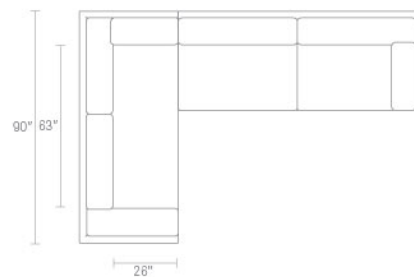

AGNEW BLUE

AGNEW GREY

SANFORD BLACK

Materials

- Sturdy kiln-dried American hardwood frame, doweled and corner blocked for added strength
- Webbing provides durable support beneath cushions
- Innerspring core cushions are surrounded by high resiliency foam, then wrapped in feather and down to provide a plush, comfortable seat, and with use will take on a more casual appearance. To promote even wear over time, we recommend fluffing and flipping cushions frequently after use.
- Extra deep seat and lower profile lends a loungey and laidback feel
- Agnew Blue and Agnew Grey: 77% Cotton / 13% Polyester blend upholstery
- Sanford Black: 63% Polyester / 37% Acrylic blend upholstery