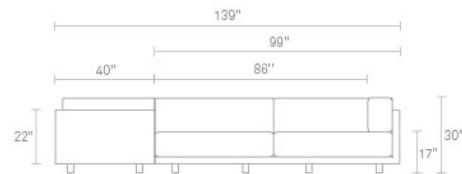

AGNEW BLUE

AGNEW GREY

SANFORD BLACK

Materials

- Sturdy kiln-dried American hardwood frame, doweled and corner blocked for added strength
- Webbing provides durable support beneath cushions
- Innerspring core cushions are surrounded by high resiliency foam, then wrapped in feather and down to provide a plush, comfortable seat, and with use will take on a more casual appearance. To promote even wear over time, we recommend fluffing and flipping cushions frequently after use.
- Extra deep seat and lower profile lends a loungey and laidback feel
- Agnew Blue and Agnew Grey: 77% Cotton / 13% Polyester blend upholstery
- Sanford Black: 63% Polyester / 37% Acrylic blend upholstery