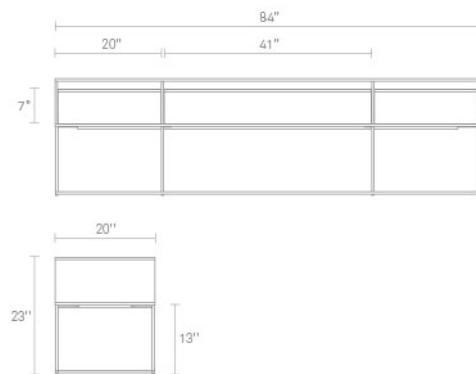

Materials

- Soft close drawers for smooth and silent closure
- Dusk drawer interiors
- Engineered wood with veneers and powder-coated steel base
- Unfinished wood back
- Ships fully assembled