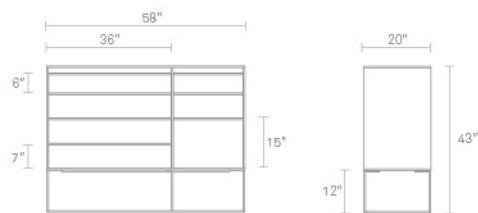

RL1-LRGDRS-MA	MAPLE	$2,899.00
RL1-LRGDRS-WL	WALNUT	$2,999.00
RL1-LRGDRS-WO	WHITE OAK	$2,999.00