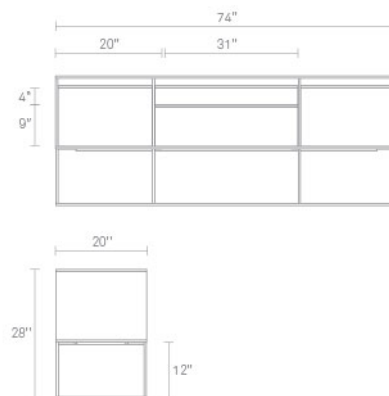

Materials

- Flip down doors open to adjustable interior shelves
- Soft close drawers and doors for smooth and silent closure
- Dusk drawer interiors
- Engineered wood with veneers and powder-coated steel base
- Unfinished wood back
- Ships fully assembled