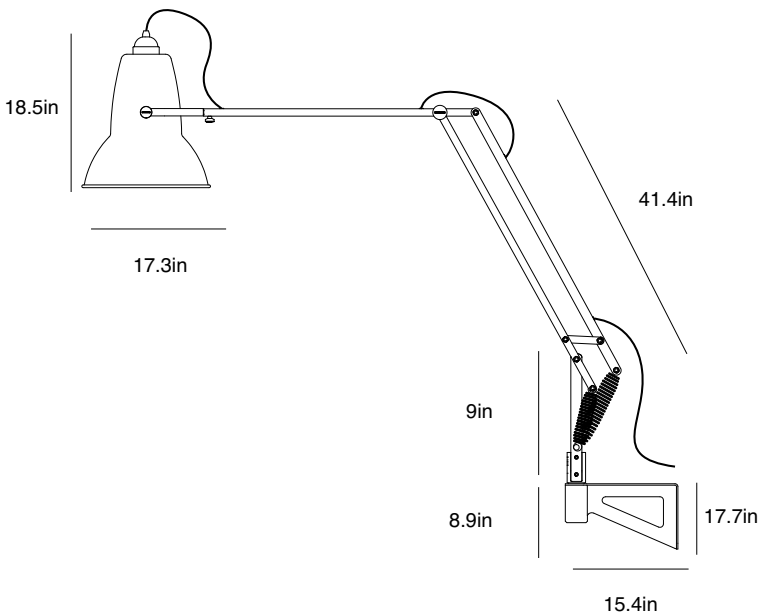

Customize
Custom color &
finish available

IP65 Rated
Outdoor Suitable