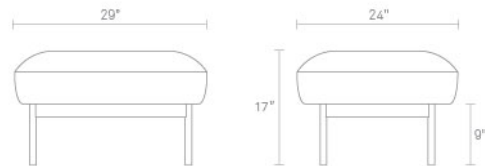

CONDIT DUSK

EDWARDS LIGHT GREY

EDWARDS NAVY

Materials

- Sturdy solid hardwood and plywood frame
- High resiliency foam and webbing provide a firm and supportive seat
- Condit Dusk: plum powder-coated steel base, 100% Polyester upholstery
- Edwards Light Grey, Edwards Navy: oblivion powder-coated steel base, 28% wool / 70% acrylic / 2% nylon blend upholstery
- Ships fully assembled