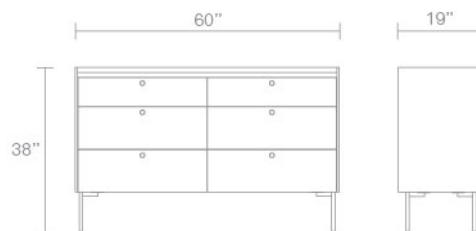

EK1-6DRESS-WL	RUSTIC WALNUT	$1,999.00
EK1-6DRESS-WO	WHITE OAK	$1,999.00