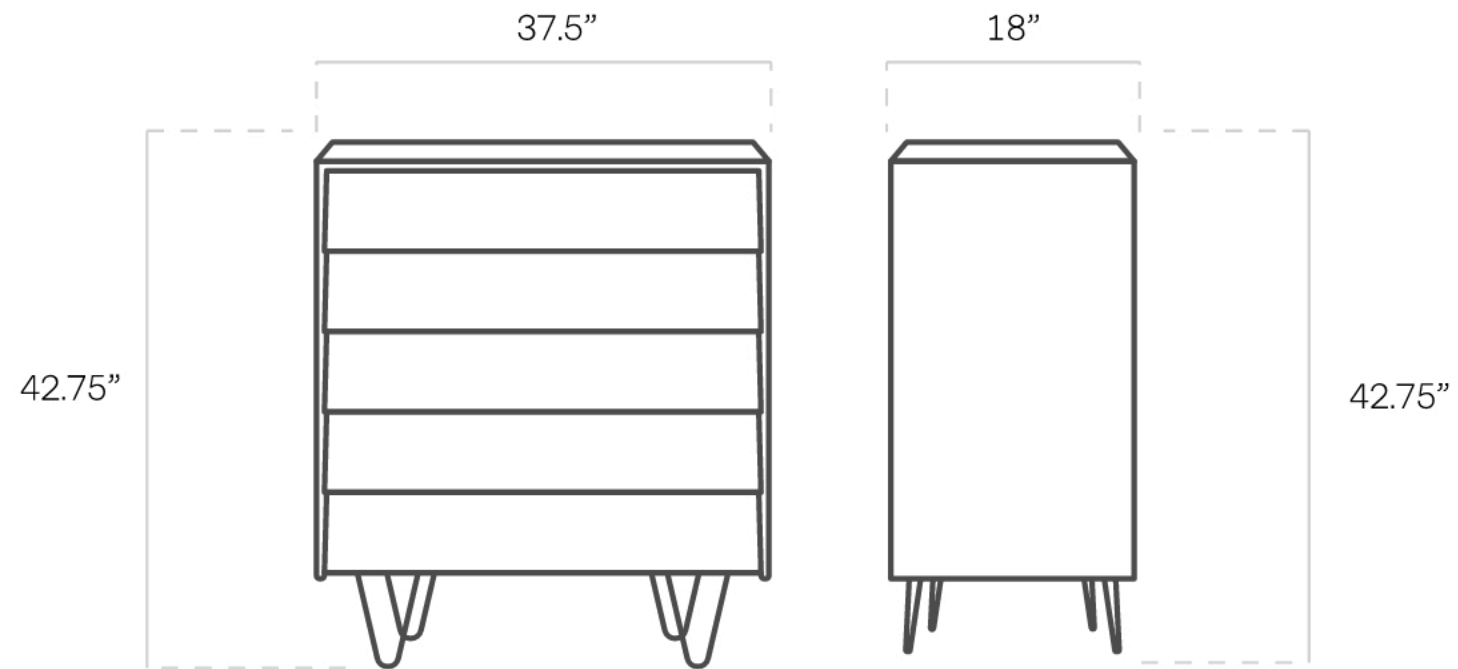

Description

Built from one continuous piece of matched-grain Baltic Birch ply, the Case Study® 5 Drawer Dresser, is handsome and understated. Pared down to its essential elements, the dresser features four roomy drawers with hidden, easy-to-use, cut-away handles. These durable drawers smoothly glide open, and softly close with a self-closing vacuum-mechanism.

Modernica designed and built this dresser to provide a lifetime of outstanding durability, while maintaining a modern, clean look for your home.

Made in California.

Dimensions

Shipping

The shipping box dimensions

36"(H) x 51"(W) x 20"(D) ;120 lbs. packed

Assembly

Ships fully assembled.