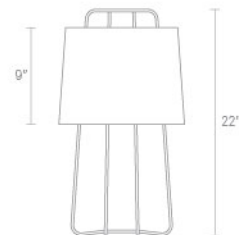

BLUSH / BLUSH

OCHRE / OCHRE

OLIVE / OLIVE

WHITE / GREY

WHITE / WHITE

Materials

- Powder-coated steel base
- Cloth-covered lampshade
- Cloth-covered cord with with inline switch
- Maximum wattage 100W or an equivalent CFL or LED bulb
- Some assembly required