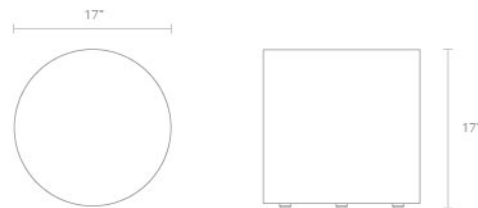

Materials

- Padded wood frame
- Thurmond Felt: 60% Wool / 40% Rayon blend upholstery
- Ships fully assembled

| | | |
|---------------|----------------------|----------|
| BY1-SMOTTO-BL | THURMOND BLUE | \$189.00 |
| BY1-SMOTTO-BH | THURMOND BLUSH | \$189.00 |
| BY1-SMOTTO-CL | THURMOND CHARCOAL | \$189.00 |
| BY1-SMOTTO-CN | THURMOND CITRON | \$189.00 |
| BY1-SMOTTO-GY | THURMOND LIGHT GREY | \$189.00 |
| BY1-SMOTTO-LC | THURMOND LILAC | \$189.00 |
| BY1-SMOTTO-MR | THURMOND MARINE BLUE | \$189.00 |
| BY1-SMOTTO-OL | THURMOND OLIVE | \$189.00 |
| BY1-SMOTTO-RD | THURMOND RED | \$189.00 |
| BY1-SMOTTO-TM | THURMOND TOMATO | \$189.00 |
| BY1-SMOTTO-BR | THURMOND WHEAT | \$189.00 |