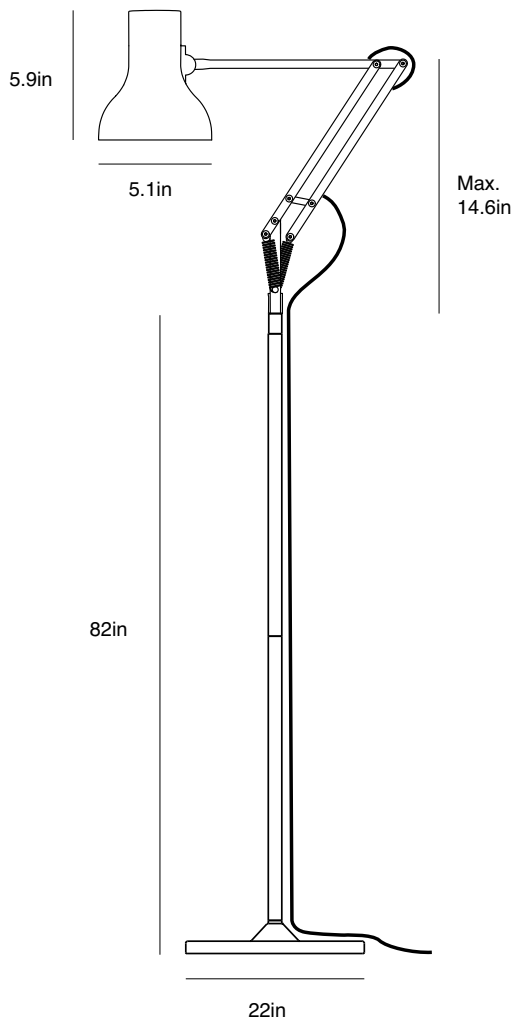

# Type 75™ Mini

ANGLEPOISE®

Type 75™ Collection | Technical Sheet

Launched In 2011 | Designed by Sir Kenneth Grange

22in

## Colors

- Floor Lamp - Slate Grey
- Floor Lamp - Alpine White
- Floor Lamp - Jet Black
- Floor Lamp - Signal Red
- Floor Lamp - Powder Blue
- Floor Lamp - Brushed Aluminium

## Description

Perfect for reading, our Type 75™ Mini floor lamp is designed especially with small spaces in mind. As a scaled-down, more playful version of the Type 75™, it offers all the functionality of the larger lamp, presented in a more compact and colorful form.

## Dimensions

- Shade diameter: 5.1in
- Shade height: 5.9in
- Max reach: 19.7in (from base to shade)
- Base diameter: 9.8in
- Pole height: 33.5in
- Cable length: 70.9in
- Lamp packaging (L x W x H): 11in x 6.5in x 17.7in
- Lamp packaged weight: 12lbs