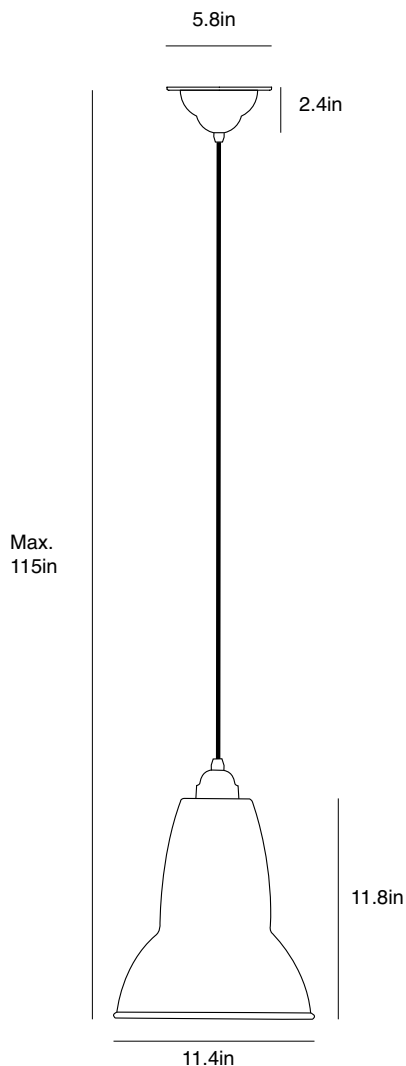

Original 1227™ Brass

ANGLEPOISE®

Original 1227™ Brass Collection | Technical Sheet

Launched In 2014 | Designed by George Carwardine

Color

- Maxi Pendant - Elephant Grey
- Maxi Pendant - Dusty Blue
- Maxi Pendant - Deep Slate

Description

Heritage inspired colors and authentic brass details create a new aesthetic for this iconic Anglepoise® design, whilst desk, wall and pendant options introduce greater versatility. The maxi pendant is the bigger of the two sizes. Use alone, or in combination with other lamps in the collection to create a striking visual statement.

Materials

- Gloss paint finish
- Steel shade
- Brass shade cap and fittings
- Color-matched Junction Box Mounting Kit

Dimensions

- Shade diameter: 11.4in
- Shade height: 11.8in
- Cable length: Max. 63.7in
- Ceiling rose diameter: 3.9in
- Pendant packaging (L x W x H): 11.4in x 11.4in x 15.3in
- Pendant packaged weight: 5lbs
- Junction Box Mounting Kit: Depth 0.3in, Diameter 5.8in