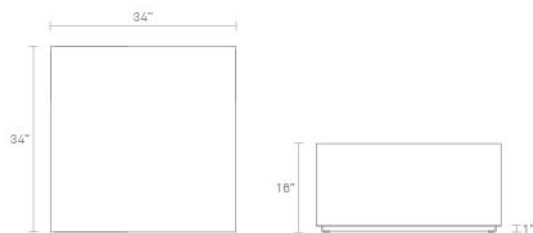

Materials

Blockoid Modern Ottoman Coffee Table:

- Sturdy solid hardwood and plywood frame
- High resiliency foam and webbing provide a firm and supportive seat
- Polished stainless steel plinth base
- White / Slate: Flesh-free leather alternative upholstery
- Ocean: 77% cotton / 23% poly blend upholstery
- Purple: 100% Polyester
- Ships fully assembled