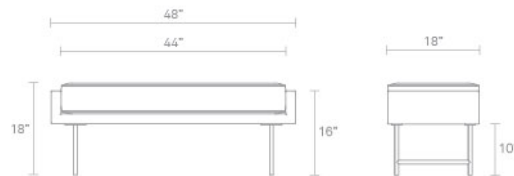

Materials

Bank Modern Upholstered Bench

BA1-BNCHBS-RD	BRICK-BRASS	\$799.00
BA1-BNCHAT-RD	BRICK-METAL	\$799.00
BA1-BNCHBS-LD	LAVA-BRASS	\$799.00
BA1-BNCHAT-LD	LAVA-METAL	\$799.00
BA1-BNCHBS-LN	LINEN-BRASS	\$799.00
BA1-BNCHAT-LN	LINEN-METAL	\$799.00
BA1-BNCHBS-BL	ROSTENKOWSKI BLUE-BRASS	\$799.00
BA1-BNCHAT-BL	ROSTENKOWSKI BLUE-METAL	\$799.00