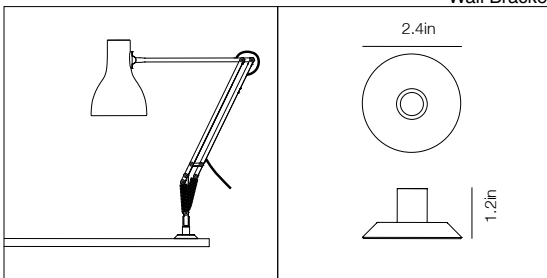

## Dimensions

Max.  
20.9in

- Shade diameter: 5.5in
- Shade height: 7.7in
- Max reach: 26in (from base to shade)
- Base diameter: 7.7in
- Cable length: 106.3in
- Lamp packaging (L x W x H): 12.2in x 6.7in x 17.3in
- Lamp packaged weight: 8lbs
- Desk Clamp: Depth 3.5in, Diameter 3.1in
- Wall Bracket: Length 5.5in, Height 2.2in, Width 1in
- Desk insert: Diameter 2.4in, Height 1.2in

# Type 75™

ANGLEPOISE®

Type 75™ Collection | Technical Sheet

Launched In 2004 | Designed by Sir Kenneth Grange

Desk Clamp

Wall Bracket

Desk Insert