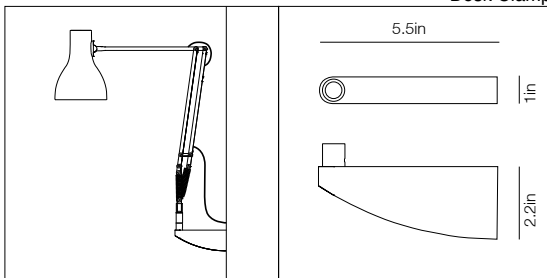

## Dimensions

Max.  
20.9in

- Shade diameter: 5.5in
- Shade height: 7.7in
- Max reach: 26in (from base to shade)
- Base diameter: 7.7in
- Cable length: 106.3in
- Lamp packaging (L x W x H): 12.2in x 6.7in x 17.3in
- Lamp packaged weight: 8lbs
- Desk Clamp: Depth 3.5in, Diameter 3.1in
- Wall Bracket: Length 5.5in, Height 2.2in, Width 1in
- Desk insert: Diameter 2.4in, Height 1.2in

# Type 75™

ANGLEPOISE®

Type 75™ Collection | Technical Sheet

Launched In 2004 | Designed by Sir Kenneth Grange

Desk Clamp

Wall Bracket

Desk Insert