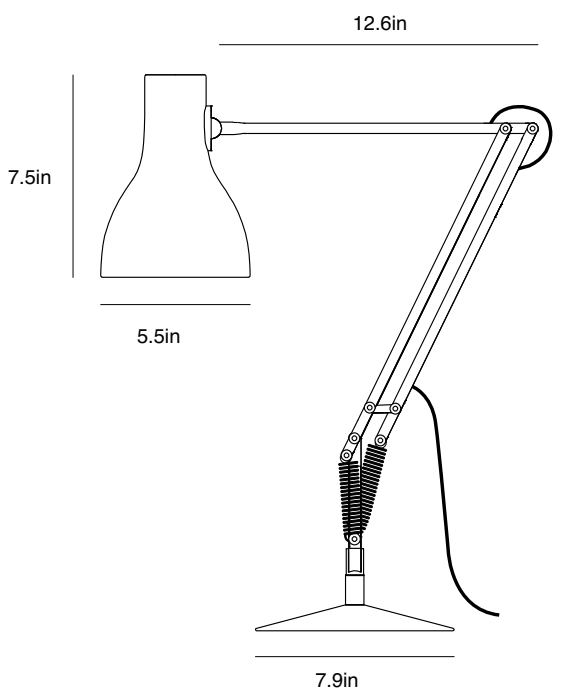

Type 75™

ANGLEPOISE®

Type 75™ Collection | Technical Sheet

Launched In 2004 | Designed by Sir Kenneth Grange

Colors

Desk Lamp - Jet Black
Desk Lamp - Brushed Aluminium
Desk Lamp - Jasmine White
Desk Clamp - Jet Black*
Desk Clamp - Brushed Aluminium*
Desk Clamp - Jasmine White*
Wall Mounted - Jet Black*
Wall Mounted - Brushed Aluminium*
Wall Mounted - Jasmine White*
Desk Insert - Jet Black*
Desk Insert - Brushed Aluminium*
Desk Insert - Jasmine White*

*Accessory is included and is not colour-matched.

Collaborations

Anglepoise + Paul Smith - Edition One*
Anglepoise + Paul Smith - Edition Two*
Anglepoise + Margaret Howell - Yellow Ochre

*Selected stores only. Please contact for more information.

Description

We have spent 80 years refining exactly what a task lamp can and should be and here it is. Our best-selling Type 75™ desk lamp combines all the high quality fittings and features you have come to expect from an Anglepoise®, with elegant, classic looks, flowing movement and full adjustability.

Materials

- Matte paint or brushed aluminum finish
- Aluminum shade
- Aluminum arms
- Chrome plated fittings
- Cast iron base with aluminum cover
- Anglepoise® constant tension spring technology

Dimensions

Max.
20.9in

- Shade diameter: 5.5in
- Shade height: 7.7in
- Max reach: 26in (from base to shade)
- Base diameter: 7.7in
- Cable length: 106.3in
- Lamp packaging (L x W x H): 12.2in x 6.7in x 17.3in
- Lamp packaged weight: 8lbs
- Desk Clamp: Depth 3.5in, Diameter 3.1in
- Wall Bracket: Length 5.5in, Height 2.2in, Width 1in
- Desk insert: Diameter 2.4in, Height 1.2in

Electrical

- Voltage 110/120V, 50/60Hz
- E26 lamp holder
- Note: Bulb weight critical for balance. Approximate bulb weight 25-60g
- SPT-2 cable with inline on/off rotary switch (13.4in from product)
- Plug: 2-blade US plug to NEMA 1-15
- cUL certified
- Maximum permitted bulb: 15W
- Supplied with 13W E26 CFL bulb:
  - Luminous Intensity: 900lm
  - Life: 10,000 Hours
  - Non-dimmable
  - Colour Temperature: 2700K
  - CRI (Ra): 80