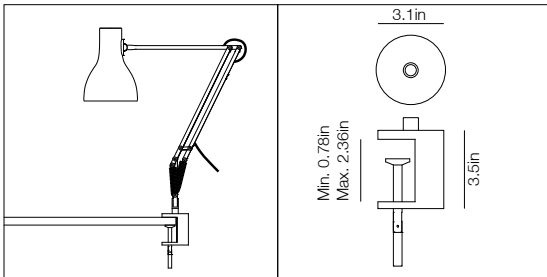

Type 75™

ANGLEPOISE®

Type 75™ Collection | Technical Sheet

Launched In 2004 | Designed by Sir Kenneth Grange

Desk Clamp