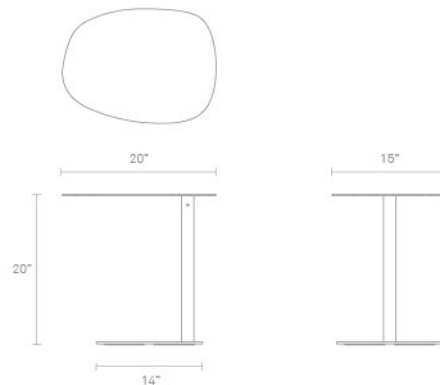

BLACK

COPPER

WHITE

Materials

Swole Small Table:

- Steel construction with Matte Black or Matte White powder-coat finish, or copper-plated finish
- Felt feet beneath base
- Assembly required

The copper finish will be bright when new, and will naturally darken and patina with handling and age.