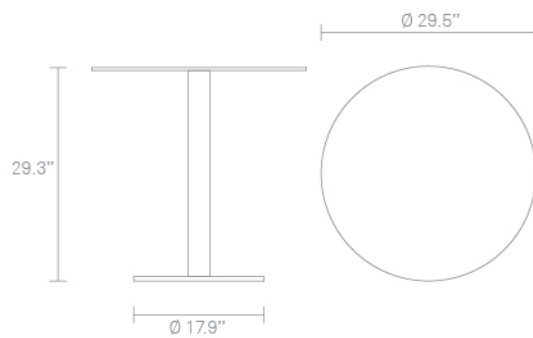

SK1-SMCAFE-WH   WHITE $899.00