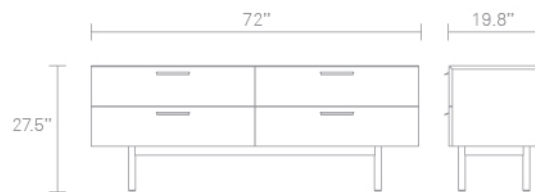

SH1-4DRWER-WL	LIGHT WALNUT	\$2,499.00
SH1-4DRWER-SK	SMOKE	\$2,199.00
SH1-4DRWER-DW	WALNUT	\$2,499.00