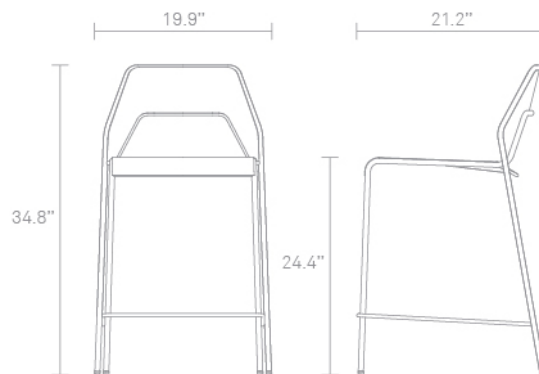

HM1-CTRSTL-AQ	AQUA	$199.00
HM1-CTRSTL-BK	BLACK	$199.00
HM1-CTRSTL-GR	GREEN	$199.00
HM1-CTRSTL-GG	GREY GREEN	$199.00
HM1-CTRSTL-RD	HUMBLE RED	$199.00
HM1-CTRSTL-YL	NATURAL YELLOW	$199.00
HM1-CTRSTL-WH	OFF WHITE	$199.00
HM1-CTRSTL-BL	SIMPLE BLUE	$199.00
HM1-CTRSTL-WM	WATERMELON	$199.00