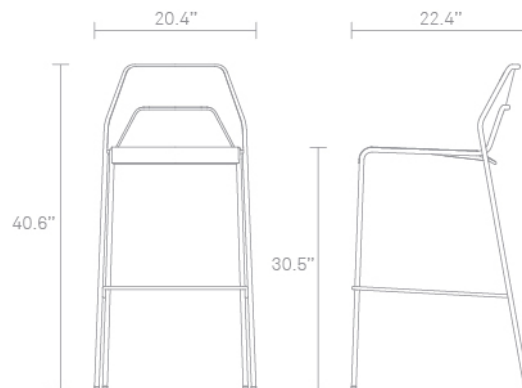

HM1-BARSTL-AQ	AQUA	$199.00
HM1-BARSTL-BK	BLACK	$199.00
HM1-BARSTL-GR	GREEN	$199.00
HM1-BARSTL-GG	GREY GREEN	$199.00
HM1-BARSTL-RD	HUMBLE RED	$199.00
HM1-BARSTL-YL	NATURAL YELLOW	$199.00
HM1-BARSTL-WH	OFF WHITE	$199.00
HM1-BARSTL-BL	SIMPLE BLUE	$199.00
HM1-BARSTL-WM	WATERMELON	$199.00