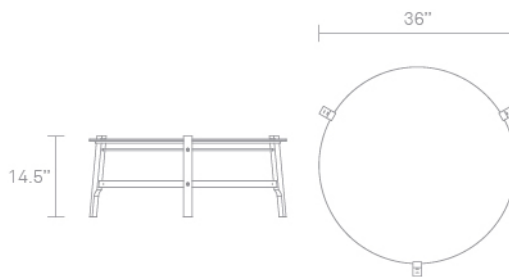

FR1-RNDCFF-MB   MARBLE $799.00