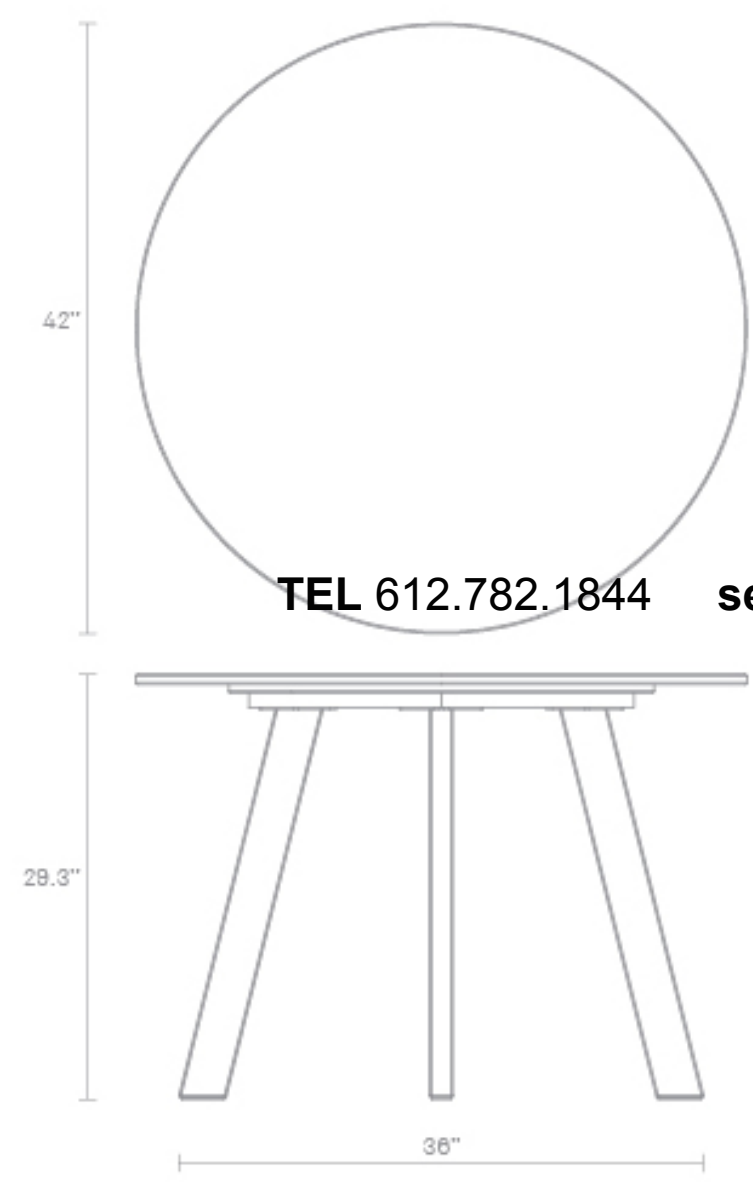

BLACK

GRASS

WHITE

Materials

Right Round 42" Marble Dining Table:

RR1-42TBMB-BK	BLACK	\$1,699.00
RR1-42TBMB-GM	GRASS	\$1,699.00
RR1-42TBMB-WH	WHITE	\$1,699.00

TEL 612.782.1844 service@bludot.com