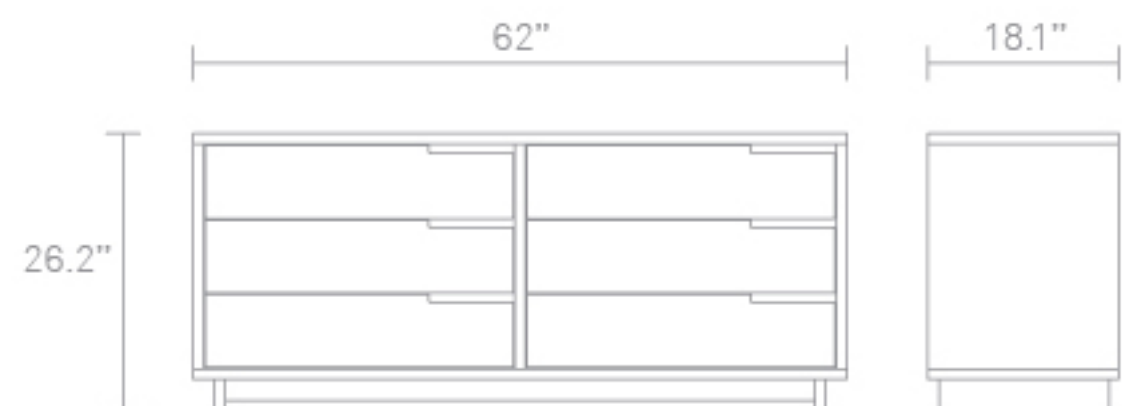

GRAPHITE ON OAK

MAPLE

WALNUT

Materials

Modu-licious Low Dresser

MD1-LOWDRS-GO	GRAPHITE ON OAK	\$1,499.00
MD1-LOWDRS-MA	MAPLE	\$1,499.00
MD1-LOWDRS-WL	WALNUT	\$1,499.00

BLUDOT.COM

TEL 612.782.1844 **service@bludot.com**