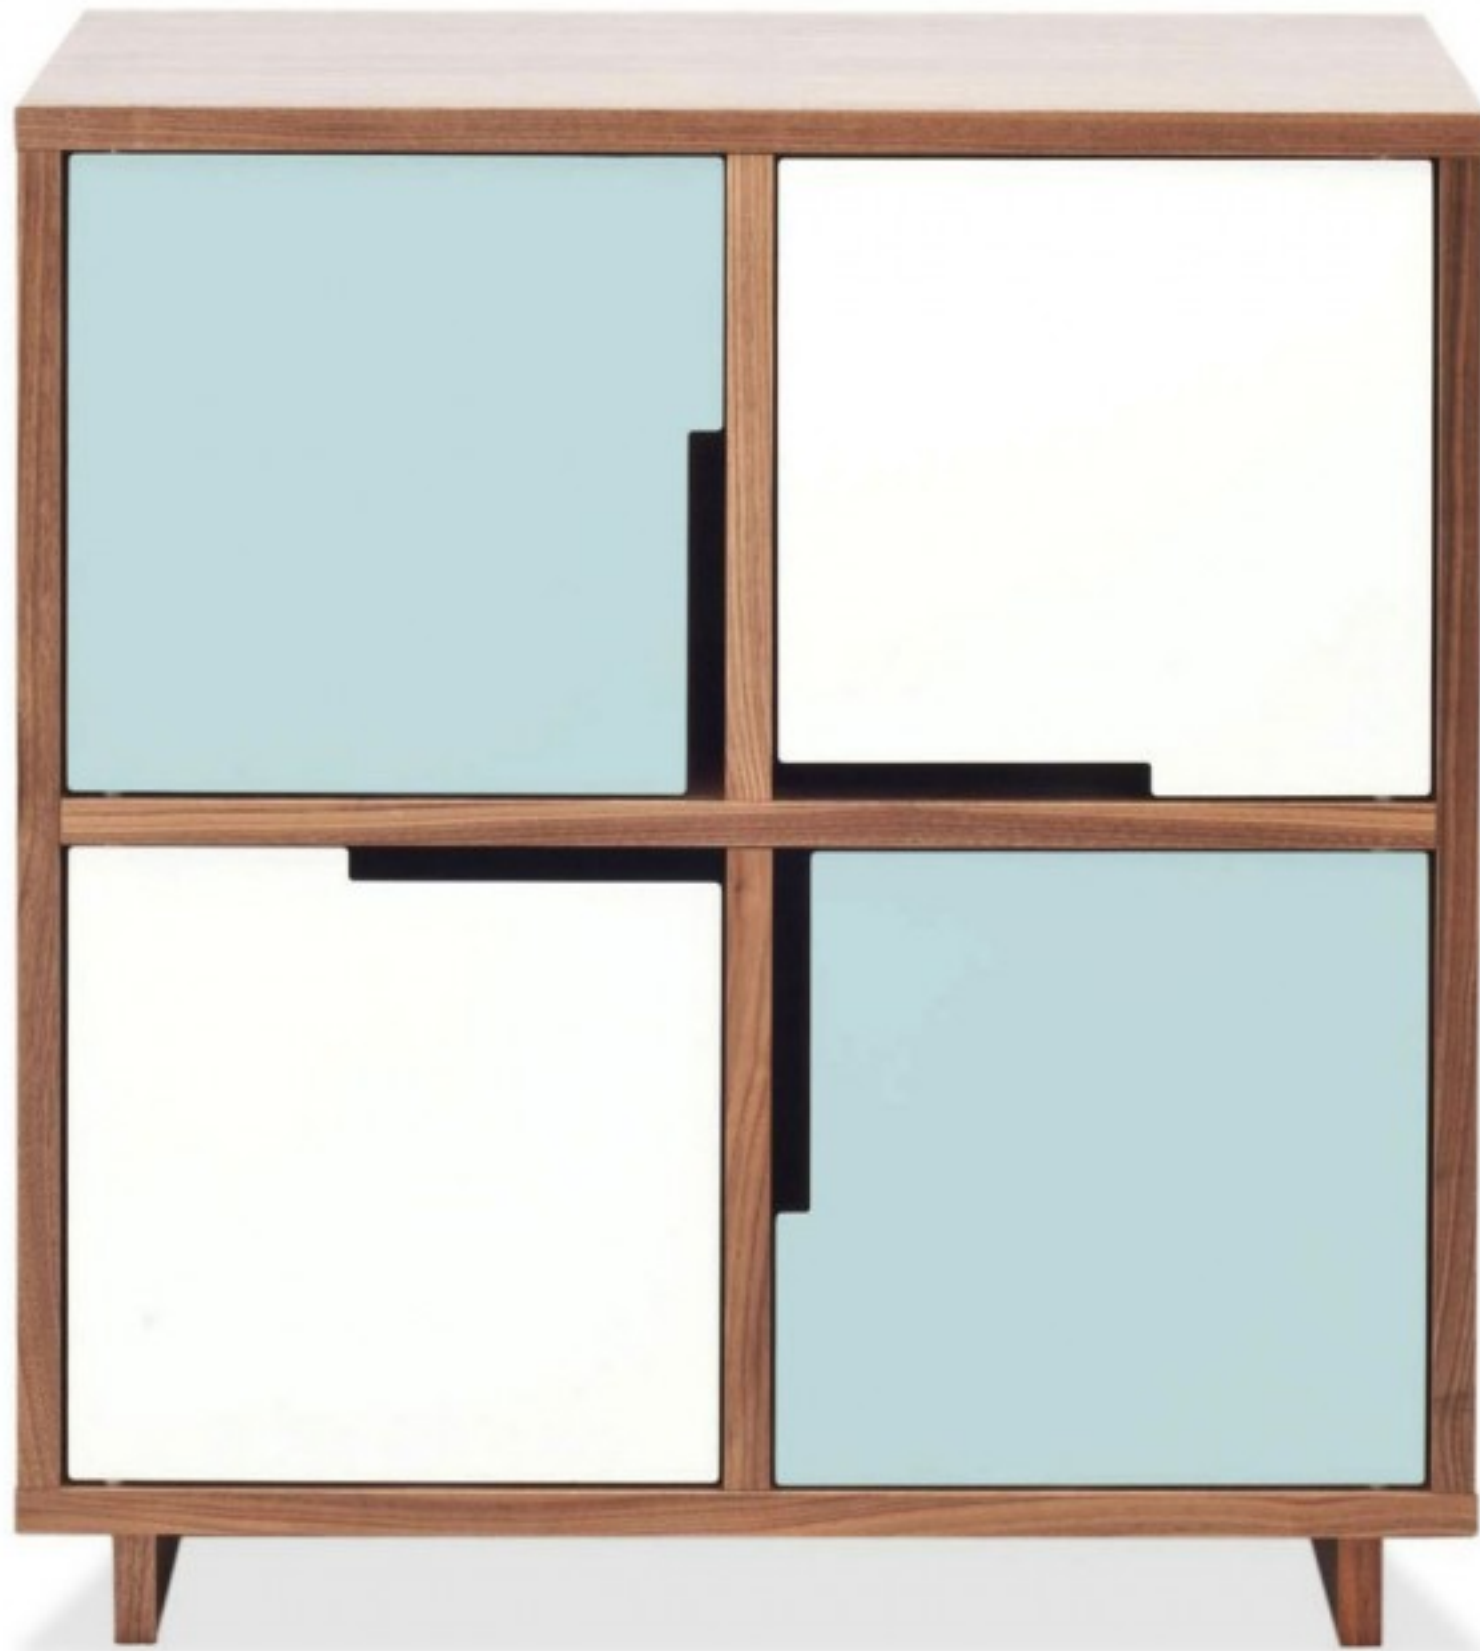

Modu-licious #3

Drawers and doors are your canvas with the award-winning Modu-licious series. Choose from white, grey blue, red, ivory, slate and robin's egg blue to create your own look. In graphite-on-oak, maple and walnut with powder-coated steel drawers and doors. Shop the entire Modu-licious Collection.

GRAPHITE ON
OAK

MAPLE

WALNUT

Materials

Modu-licious #3 Modern Console Cabinet:

MD1-MD3000-GO	GRAPHITE ON OAK	\$999.00
MD1-MD3000-MA	MAPLE	\$999.00
MD1-MD3000-WL	WALNUT	\$999.00

BLUDOT.COM