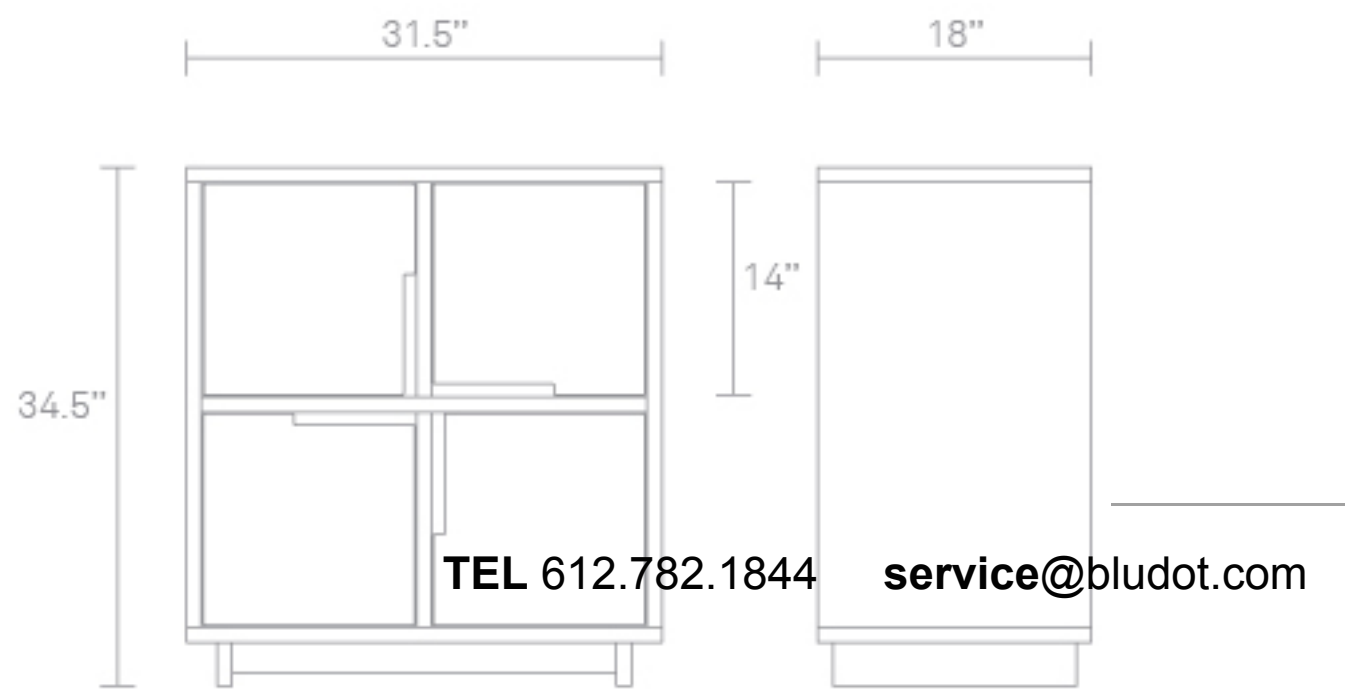

GRAPHITE ON
OAK

MAPLE

WALNUT

Materials

Modu-licious #3 Modern Console Cabinet:

MD1-MD3000-GO	GRAPHITE ON OAK	\$999.00
MD1-MD3000-MA	MAPLE	\$999.00
MD1-MD3000-WL	WALNUT	\$999.00

BLUDOT.COM