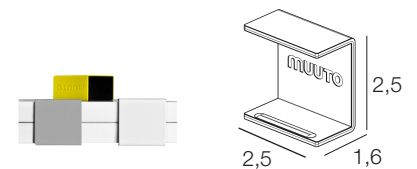

DESIGNED BY / YEAR OF DESIGN

JDS Architects / 2012

TYPE

Mountable shelf system, all modules with backboards. Medium ash also available with grey or yellow backboard.

DESCRIPTION

Mini Stacked by JDS Architects is a small and versatile addition to the Stacked system. The cubes hang neatly on the wall individually or together, creating graphic and functional storage.

ENVIRONMENT

Indoor / Free standing or wall mounted

MODULE DIMENSIONS (CM)

Small: W 33,2 D 26 H 16,6
Medium: W 33,2 D 26 H 33,2
Large: W 49,8 D 26 H 24,9

Clips: W 2,5 D 1,6 H 2,5

MATERIAL

Mini Stacked cubes: MDF ash veneer
Mini Stacked clips: Powder coated steel

COLOUR / REFERENCE CODE

Mini Stacked: white, ash

Ash medium with coloured backboard: grey, yellow, rose, dusty green

Mini Stacked Clips: white, rose, yellow, grey, dusty green

CLEANING INSTRUCTIONS

Remove dust from shelves with a soft cloth or remove abrasive dust particles. When necessary clean with moist cloth. For wood veneer finishes, dry immediately with a soft cloth following wood grains. The wood should not be subjected to excessive heat, direct sunlight or humidity.

ABOUT THE DESIGNER

Copenhagen based Julien De Smedt is the co-founder of PLOT and an internationally acclaimed architect. He is recognized for his ability to always take a fresh look at things. His works challenge conventions and many have been awarded.