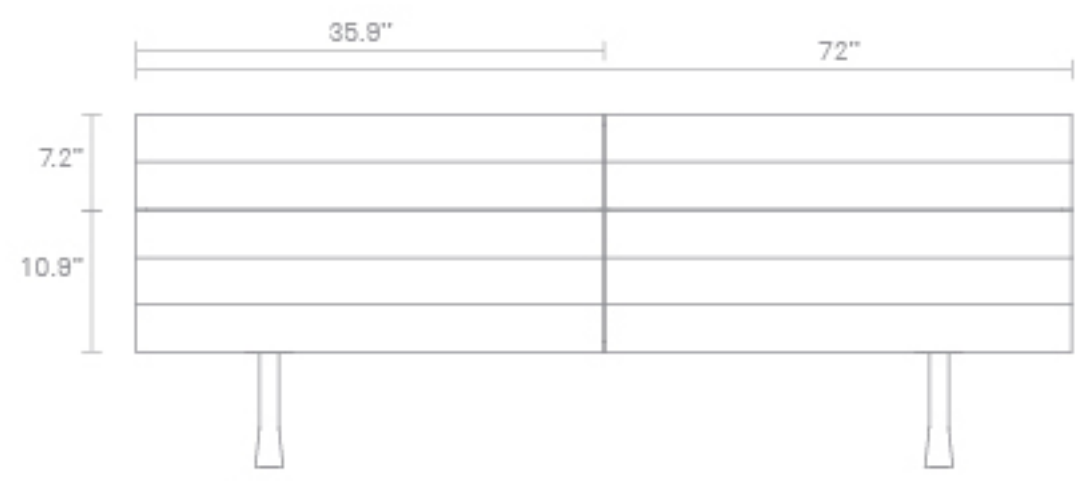

- Black: Solid stained ash wood door/drawer fronts, ash veneer tops and side panels
- Black Legs: Solid ash legs with black stain
- Drawers have self-closing hardware for smooth & silent closure
- Adjustable foot glides
- Some assembly required

LP1-4DRSBK-BK	BLACK / BLACK	$2,199.00
LP1-4DRSMA-MA	MAPLE / MAPLE	$2,199.00
LP1-4DRSOR-MA	MAPLE / ORANGE	$2,199.00
LP1-4DRSWH-MA	MAPLE / WHITE	$2,199.00

BLUDOT.COM

TEL 612.782.1844 service@bludot.com