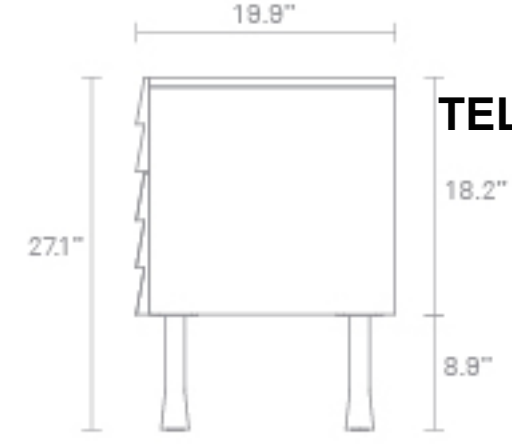

- Black: Solid stained ash wood door/drawer fronts, ash veneer tops and side panels
- Black Legs: Solid ash legs with black stain
- Drawers have self-closing hardware for smooth & silent closure
- Adjustable foot glides
- Some assembly required

LP1-4DRSBK-BK	BLACK / BLACK	$2,199.00
LP1-4DRSMA-MA	MAPLE / MAPLE	$2,199.00
LP1-4DRSOR-MA	MAPLE / ORANGE	$2,199.00
LP1-4DRSWH-MA	MAPLE / WHITE	$2,199.00

BLUDOT.COM

TEL 612.782.1844 service@bludot.com