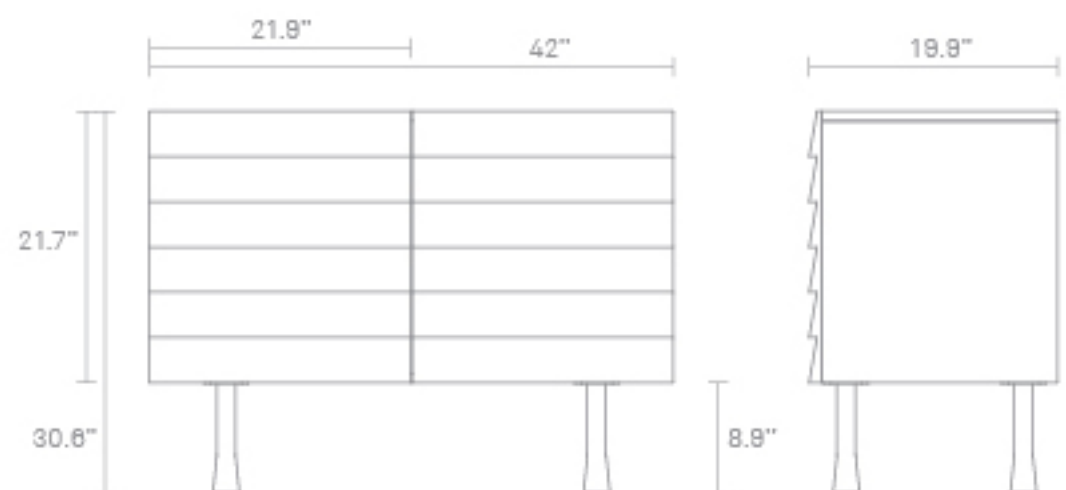

BLACK / BLACK

MAPLE / MAPLE

MAPLE / ORANGE

MAPLE / WHITE

Materials

Lap Tall Solid Wood Credenza

LP1-STDSBK-BK	BLACK / BLACK	\$1,999.00
LP1-STDSMA-MA	MAPLE / MAPLE	\$1,999.00
LP1-STDSOR-MA	MAPLE / ORANGE	\$1,999.00
LP1-STDSWH-MA	MAPLE / WHITE	\$1,999.00