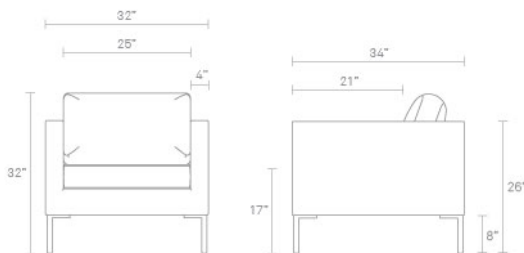

Materials

- Solid hardwood & plywood frame
- Tufted seat cushion
- Loose back cushions
- Stainless steel or blackened metal color steel legs
- Sanford Ash / Sanford Black / Sanford Ceramic / Sanford Oatmeal: 63% Polyester / 37% Acrylic
- Libby Charcoal: 90% Polyester / 10% Linen blend upholstery
- Some assembly required