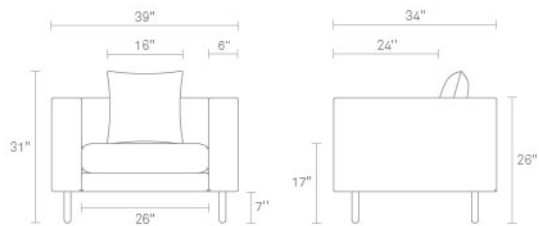

### Materials

- Sturdy kiln-dried hardwood frame, doweled and corner blocked for added strength
- Sinuous steel springs provide durable support beneath cushions
- Comfortable and supportive high resiliency foam cushions
- Down and feather-filled pillows
- Solid maple or walnut legs
- Makada Ochre: 80% Polyester / 20% Cotton blend upholstery
- Packwood Grey: 92% Polyester / 8% Linen basket weave upholstery
- Rostenkowski Blue: 80% Polyester / 20% Linen
- Spitzer Grey: 100% Polyester upholstery
- Some assembly required