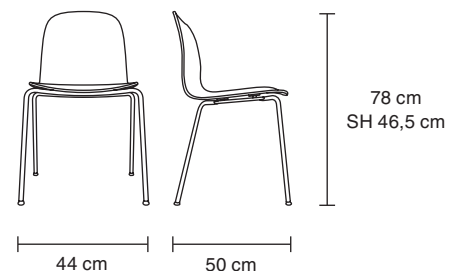

PROCESS Shell is form pressed from wood veneer, then lacquered. The steel tube base is CNC-bent and powder-coated (coloured version) or in brushed steel finish (chrome version).

DESIGNED BY / YEAR OF DESIGN Mika Tolvanen / 2014

TYPE Chair

DESCRIPTION Stackable chair for private and contract interiors available in a three colours. Visu is also available with sled base or wood base.

ENVIRONMENT Indoor

DIMENSIONS (CM) Height: 78 Seat height: 46,5
Width: 44 Seat width: 42,5
Depth: 50 Seat depth: 40

MATERIAL The shell is either lacquered ash or oak veneer. Steel tube base is powder coated.

SPARE PARTS Comes with standard glides

TESTS & CERTIFICATES The Danish Technological Institute - EN 16139: L1 Tested to withstand use in both short and longer periods of time, as well as use with both light and heavy loads on the chair.
i.e. office buildings, educational institutions, showrooms, restaurants and public areas.

CLEANING INSTRUCTIONS Use moist cloth first and wipe off excess liquid with dry cloth.

ABOUT THE DESIGNER Mika Tolvanen is part of the Finnish Rehti Design group. After graduating from the Royal College of Art with a Master in design in 2001, Mika established his own design office in Helsinki. He has since worked with some of the world's top designers and manufacturers.