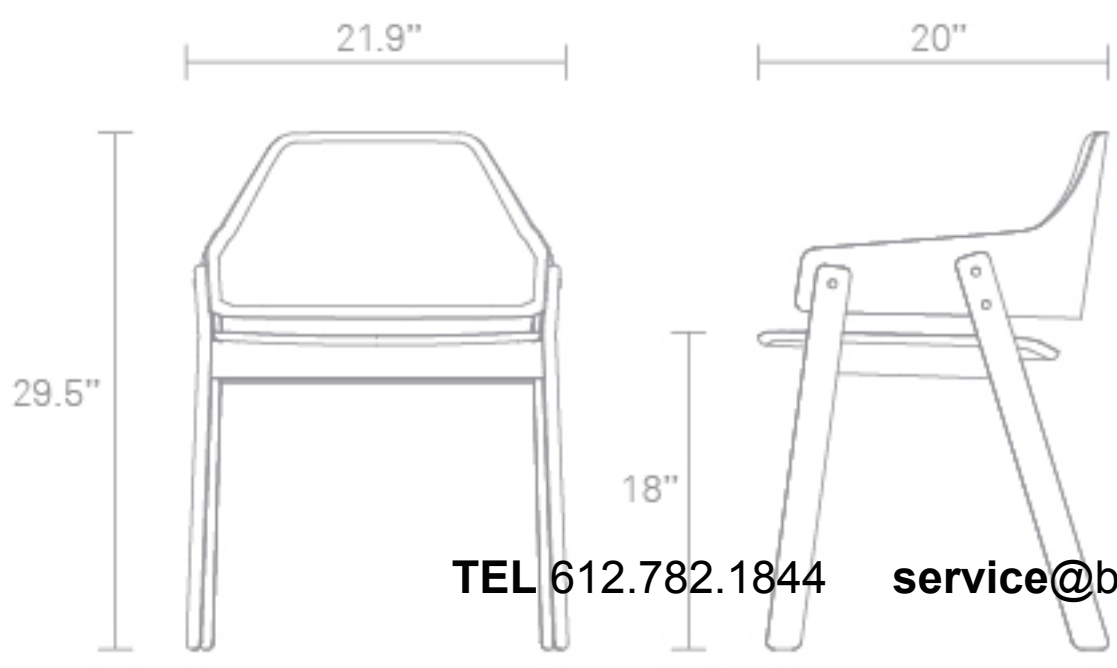

- Edwards Light Grey: 27.9% Wool / 69.9% Acrylic / 2.2% Nylon blend upholstery
- Ships fully assembled

CC1-CHRRED-RD	RED ON ASH / RED	$399.00
CC1-CHRSMK-OL	SMOKE / OLIVE	$399.00
CC1-CHRSMK-PW	SMOKE / PEWTER	$399.00
CC1-CHRSMK-PP	SMOKE / PURPLE	$399.00
CC1-CHRWAL-GY	WALNUT / EDWARDS LIGHT GREY	$499.00
CC1-CHRWHO-OL	WHITE OAK / OLIVE	$399.00
CC1-CHRWHO-PW	WHITE OAK / PEWTER	$399.00
CC1-CHRWHO-PP	WHITE OAK / PURPLE	$399.00

BLUDOT.COM

TEL 612.782.1844 service@bludot.com