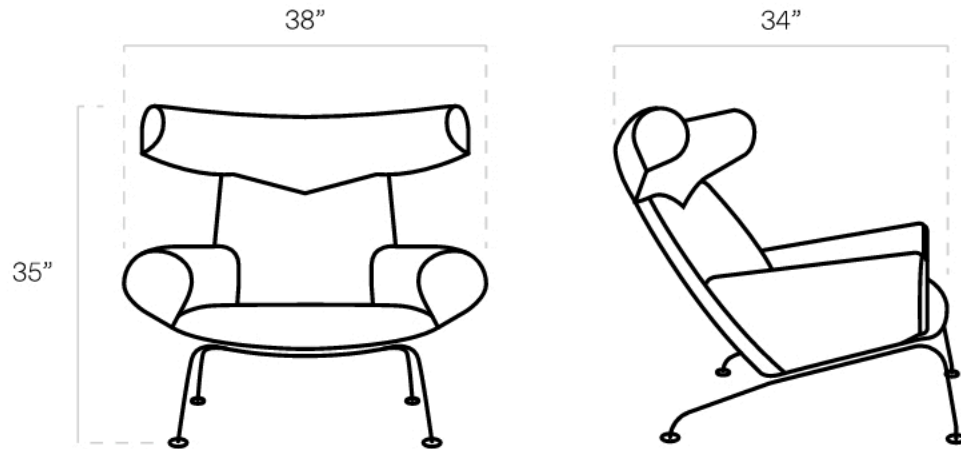

Dimensions

Shipping

Ships with

Freight with curbside service. Inside and White Glove delivery service are available at checkout. This item ships within 6 weeks of order placement.

The shipping box dimensions

45"(H) x 39"(W) x 42"(D) ; 90 lbs. packed

Assembly

Ships fully assembled.