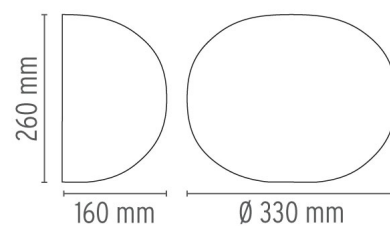

GLO-BALL W

Mounting	Wall
Lamps description	1 x 70W E27 HSGS
Environment	Indoor
Finish	White
Technical description	Wall mounted lamp providing diffused light. Diffuser consisting of an externally acid-etched, hand blown, flashed opaline glass. Galvanized pressed steel wall fitting.

ELECTRICAL

Emergency	Without
Voltage (V)	230

PHYSICAL

Supply	Terminal block
Construction material	Glass
Weight (kg)	1.8

Glo-Ball W

designed by Jasper Morrison

Wall mounted lamp providing diffused light

● F3022000 White

DIMENSIONS

CERTIFICATIONS

IP
40

Glo-Ball W . Lamps

HSGS 70W E27

Lamp wattage:
70 W

Lamp category:
Halogen mains

Socket:
E27