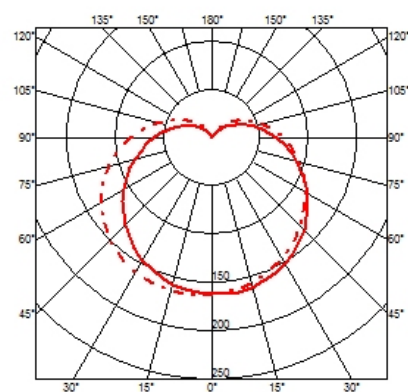

GLO-BALL W

Mounting	Wall
Lamps description	1 x 70W E27 HSGS
Environment	Indoor
Finish	White
Technical description	Wall mounted lamp providing diffused light. Diffuser consisting of an externally acid-etched, hand blown, flashed opaline glass. Galvanized pressed steel wall fitting.

ELECTRICAL

Emergency	Without
Voltage (V)	230

PHYSICAL

Supply	Terminal block
Construction material	Glass
Weight (kg)	1.8

Glo-Ball W

designed by Jasper Morrison

Wall mounted lamp providing diffused light

● F3022000 White

DIMENSIONS

CERTIFICATIONS

IP
40

Glo-Ball W . Lamps

HSGS 70W E27

Lamp wattage:
70 W

Lamp category:
Halogen mains

Socket:
E27