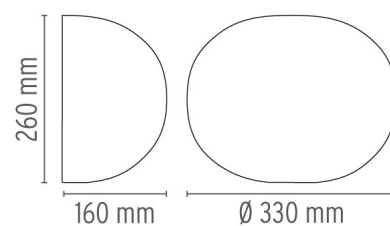

GLO-BALL W

Mounting	Wall
Lamps description	1 x 70W E27 HSGS
Environment	Indoor
Finish	White
Technical description	Wall mounted lamp providing diffused light. Diffuser consisting of an externally acid-etched, hand blown, flashed opaline glass. Galvanized pressed steel wall fitting.

DIMENSIONS

CERTIFICATIONS

IP
40

Glo-Ball W . Lamps

HSGS 70W E27

Lamp wattage:
70 W

Lamp category:
Halogen mains

Socket:
E27

Lamp type:
HSGS

Glo-Ball W

designed by Jasper Morrison

Wall mounted lamp providing diffused light

● F3022000 White

DIMENSIONS

CERTIFICATIONS

IP
40